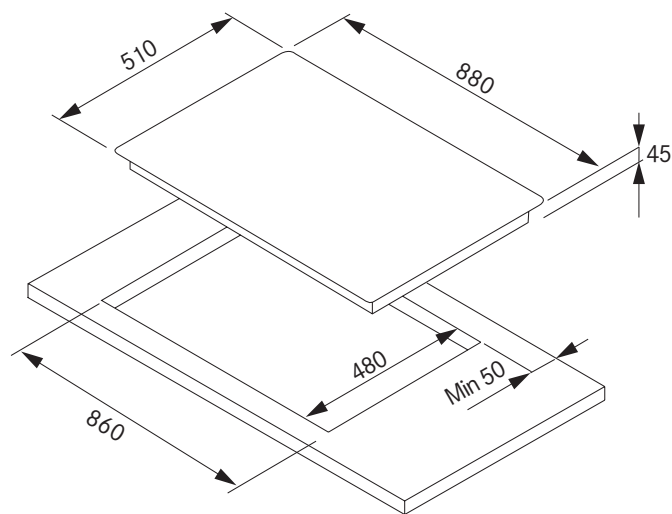

FRG905S1

90CM GAS COOKTOP

PRODUCT INFORMATION

Recommended Use	Domestic
Overall Dimensions (mm)	880(W) x 510(D) x 48(H)
Weight	16 Kg
Power	220-240V 50/60Hz, 06.W Max
Power Cord	1850mm Length
Number of Burners	5
Control Interface	Stainless Steel Control Knobs
Gas Type	Natural and LPG
WOK Burner Output*	18MJ/h x 1
Large Burner Output*	10.8MJ/h x 1
Medium Burner*	7MJ/h x 2
Small Burner*	4MJ/h x 1
Flame Failure	Yes
Cast Iron Trivet	Yes
Automatic Ignition	Yes
Finish	Stainless Steel

* Natural gas output

*Min 50mm between the cooktop and the wall or sides

PLEASE NOTE: Technical and product specifications may change; therefore, cut-outs for appliances should only be by physical product measurements. The above information is indicative only.