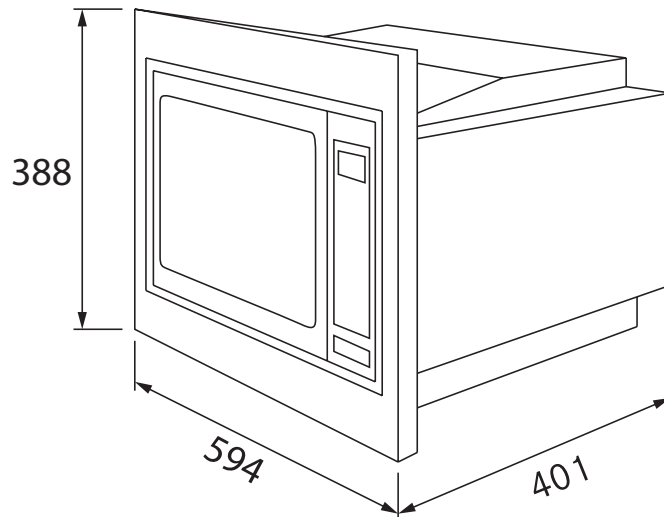

TG925BVY

BUILT IN MICROWAVE

PRODUCT INFORMATION

Recommended Use	Domestic
Overall Dimensions (mm)	594(W) x 388(H) x 401(D)
Cavity Size	25L Net
Weight	18.9 Kg
Automatic Programmes	5 Microwave Power Levels 3 Grill Functions 8 Automatic Menu Functions
Microwave Power	900W Max
Power	230-240V 50Hz, 1450W Max
Display	Red LED
Door Opening	Side Opening
Turntable Diameter	315mm
Electronic Clock	Yes
Child Lock	Yes
Cavity Material	Stainless Steel
Accessories	Short Grill Rack x 1 Turntable x 1
Finish	Black Glass

PLEASE NOTE: Technical and product specifications may change; therefore, cut-outs for appliances should only be by physical product measurements. The above information is indicative only.

LAST UPDATED: 4 DEC2019