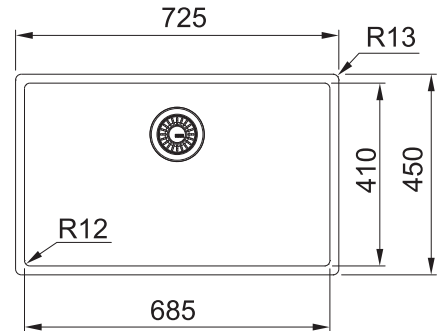

## PRODUCT INFORMATION

<b>Installation</b>	Topmount/Undermount/Flushmount
<b>Dimensions</b>	725 x 450mm
<b>Cabinet Base</b>	800mm
<b>Bowl Size</b>	685 x 410 x 200mm / 56L
<b>Bowl Radius</b>	12mm
<b>Cut-Out Size</b>	Refer to instruction manual
<b>Cut-Out Template</b>	Refer to instruction manual
<b>Waste Outlet</b>	3 1/2"
<b>Overflow</b>	Yes - Hidden
<b>Tap Holes</b>	N/A
<b>Remote Waste</b>	Optional
<b>Finish</b>	Anthracite PVD, F-Inox Nano Coating.
<b>Warranty</b>	50 Years

**NOTE:** Cut-out dimensions are a guide only, please use the actual sink as your template.