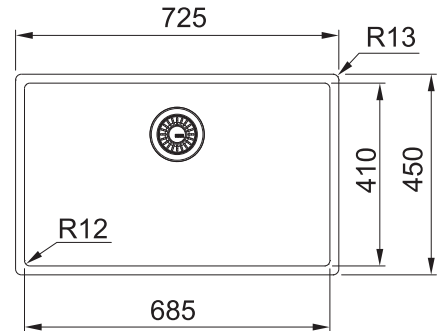

MYTHOS MASTERPIECE

BXM210-68GD

PRODUCT INFORMATION

Installation	Topmount/Undermount/Flushmount
Dimensions	725 x 450mm
Cabinet Base	800mm
Bowl Size	685 x 410 x 200mm / 56L
Bowl Radius	12mm
Cut-Out Size	Refer to instruction manual
Cut-Out Template	Refer to instruction manual
Waste Outlet	3 1/2"
Overflow	Yes - Hidden
Tap Holes	N/A
Remote Waste	Optional
Finish	Gold PVD, F-Inox Nano Coating.
Warranty	50 Years