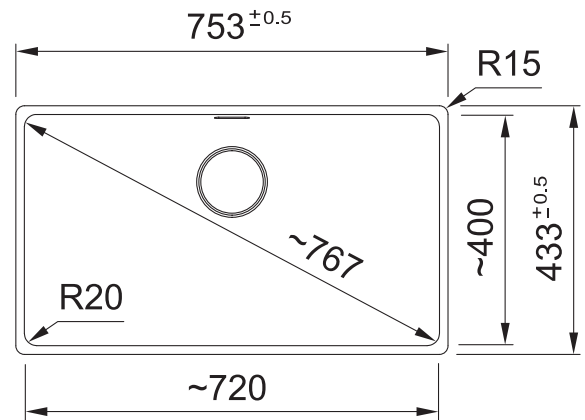

MARIS

MRG110-72

NOTE: Matte black waste included

PRODUCT INFORMATION

Installation	Undermount
Dimensions	753 x 433mm
Cabinet Base	800mm
Bowl Size	720 x 400 x 200mm / 57L
Bowl Radius	20mm
Cut-Out Size	Template
Cut-Out Template	Yes
Waste Outlet	Semi Integrated Waste
Overflow	Hidden
Tap Holes	No
Remote Waste	No
Finish	Fragranite
Warranty	50 Years

NOTE: Cut-out dimensions are a guide only, please use the actual sink as your template.

FEATURES & BENEFITS

Food Preparation Centre

Fragranite

Hidden Overflow

Sanitized® Surface

ALL-IN ACCESSORIES (AVAILABLE)

PACK 1

- Telescopic Bridge
- Chopping Board
- Small Strainer Bowl
- Small Storage Box
- Bamboo Lid

PACK 2

- All Accessories Included In Pack 1
- Silicon Drainer Mat

PACK 3

- All Accessories Included In Pack 2
- Large Strainer Bowl
- Storage Container

ADDITIONAL ACCESSORIES

— Included Accessory
- - - Available Accessory

BARE SINK OPTION AND SOME SINK & TAP PACKAGES DO NOT INCLUDE ACCESSORIES. PLEASE CHAT TO YOUR SALES CONSULTANT FOR FURTHER INFORMATION.

LAST UPDATED: 24 JULY 2024