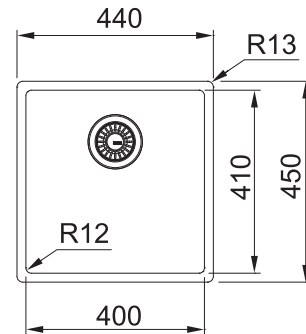

MYTHOS MASTERPIECE

BXM210-40GD

PRODUCT INFORMATION

Installation	Topmount/Undermount/Flushmount
Dimensions	440 x 450mm
Cabinet Base	500mm
Bowl Size	400 x 410 x 200mm / 32L
Bowl Radius	12mm
Cut-Out Size	Refer to instruction manual
Cut-Out Template	Refer to instruction manual
Waste Outlet	3 1/2"
Overflow	Yes - Hidden
Tap Holes	N/A
Remote Waste	Optional
Finish	Gold PVD, F-Inox Nano Coating.
Warranty	50 Years