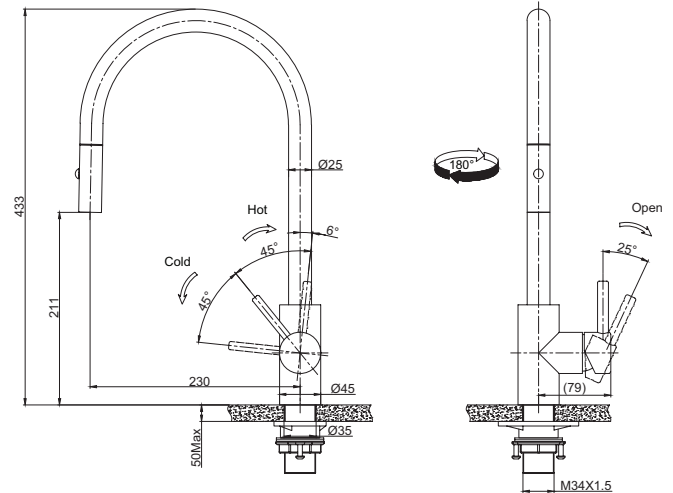

EOS NEO

TA9601CP

PRODUCT INFORMATION

Style	Pull-Out Vegie Spray
Tap Swivel Spout (degrees)	180°
Cut-Out Size	Ø 35mm
WELS	5 star / 6 Lpm Reg No: TBC
Min. (PSI)	7.25
Max. (PSI)	72.5
Min. (kPa)	50kPa
Max. (kPa)	500kPa
Finish	Copper PVD
Warranty	5 years parts and labour 15 years cartridge only *T&C's apply

PLEASE NOTE: Large and heavy taps should ideally be mounted directly through the solid benchtop or fully supported from underneath. For all other swivel taps, we recommend the use of the Franke Tap Support Arm to provide additional support. Please ensure all Franke tapware is installed at a pressure of no greater than 500 kPa in accordance with AS/NZS3500 and insist that your plumber flushes all of the water supply lines before installing tapware. Failure to do so may void warranty.