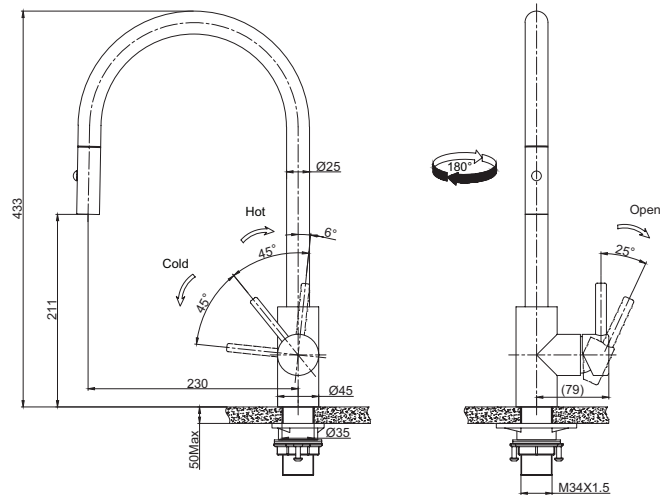

EOS NEO

TA9601GM

PRODUCT INFORMATION

Style	Pull-Out Vegie Spray
Tap Swivel Spout (degrees)	180°
Cut-Out Size	Ø 35mm
WELS	5 star / 6 Lpm Reg No: T37068
Min. (PSI)	7.25
Max. (PSI)	72.5
Min. (kPa)	50kPa
Max. (kPa)	500kPa
Finish	Gun Metal
Warranty	5 years parts and labour 15 years cartridge only *T&C's apply

PLEASE NOTE: Large and heavy taps should ideally be mounted directly through the solid benchtop or fully supported from underneath. For all other swivel taps, we recommend the use of the Franke Tap Support Arm to provide additional support. Please ensure all Franke tapware is installed at a pressure of no greater than 500 kPa in accordance with AS/NZS3500 and insist that your plumber flushes all of the water supply lines before installing tapware. Failure to do so may void warranty.