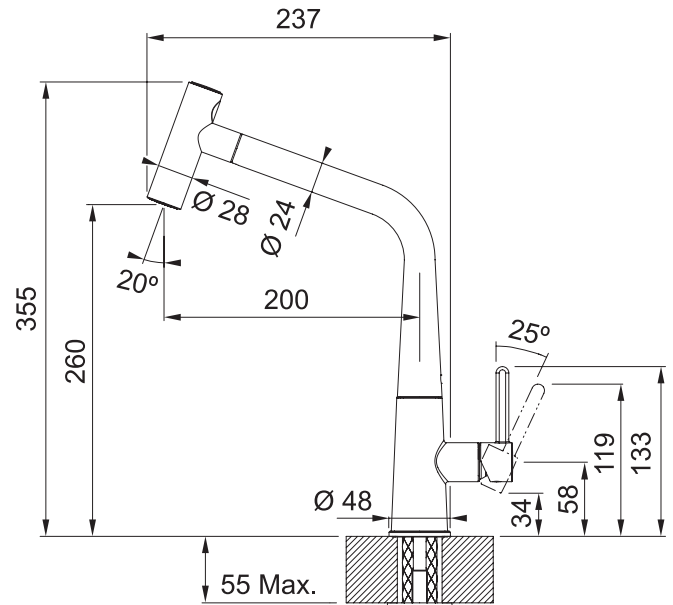

ICON

TA6861MB

PRODUCT INFORMATION

Style	Pull-Out Veggie Spray
Tap Swivel Spout (degrees)	360°
Cut-Out Size	Ø 35mm
WELS	Rating 5 star / 5 Lpm Reg No: T43123
Min. (PSI)	14.5
Max. (PSI)	100
Min. (kPa)	50kPa
Max. (kPa)	500kPa
Finish	Matte Black
Warranty	5 years parts and labour 15 years cartridge only *T&C's apply

PLEASE NOTE: Large and heavy taps should ideally be mounted directly through the solid benchtop or fully supported from underneath. For all other swivel taps, we recommend the use of the Franke Tap Support Arm to provide additional support. Please ensure all Franke tapware is installed at a pressure of no greater than 500 kPa in accordance with AS/NZS3500 and insist that your plumber flushes all of the water supply lines before installing tapware. Failure to do so may void warranty.