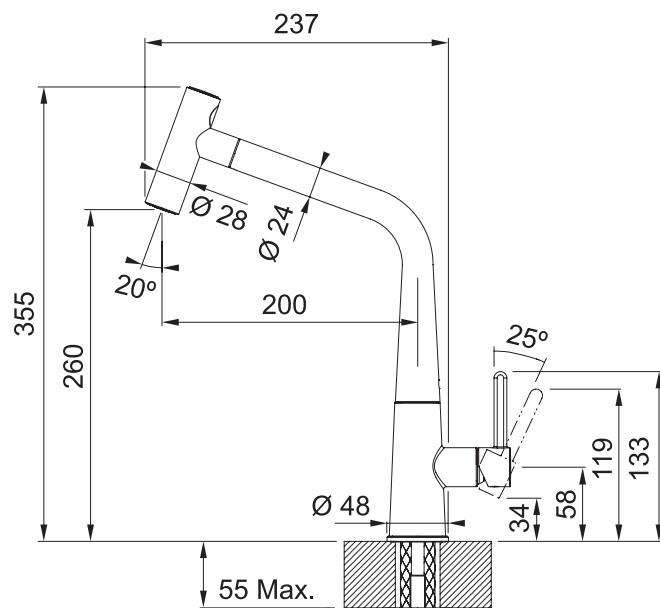

ICON

TA6861

PRODUCT INFORMATION

Style	Pull-Out Veggie Spray
Tap Swivel Spout (degrees)	360°
Cut-Out Size	Ø 35mm
WELS	Rating 5 star / 5 Lpm Reg No: T43123
Min. (PSI)	14.5
Max. (PSI)	75
Min. (kPa)	100kPa
Max. (kPa)	500kPa
Finish	Chrome
Warranty	5 years parts and labour 15 years cartridge only *T&C's apply

PLEASE NOTE: Large and heavy taps should ideally be mounted directly through the solid benchtop or fully supported from underneath. For all other swivel taps, we recommend the use of the Franke Tap Support Arm to provide additional support. Please ensure all Franke tapware is installed at a pressure of no greater than 500 kPa in accordance with AS/NZS3500 and insist that your plumber flushes all of the water supply lines before installing tapware. Failure to do so may void warranty.