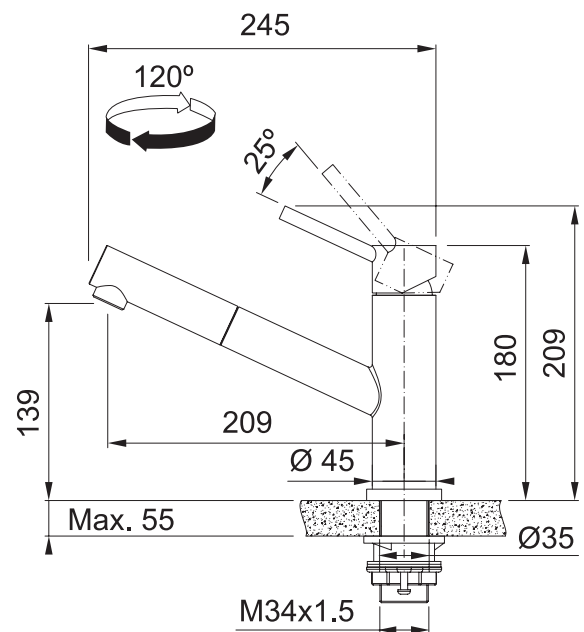

ORBIT

TA9201

PRODUCT INFORMATION

Style	Pull-Out
Tap Swivel Spout (degrees)	180°
Cut-Out Size	Ø 35mm
WELS	5 star / 6 Lpm Reg No: T42707
Min. (PSI)	14.5
Max. (PSI)	70
Min. (kPa)	100kPa
Max. (kPa)	500kPa
Finish	Stainless Steel
Warranty	5 years parts and labour 15 years cartridge only *T&C's apply

PLEASE NOTE: Large and heavy taps should ideally be mounted directly through the solid benchtop or fully supported from underneath. For all other swivel taps, we recommend the use of the Franke Tap Support Arm to provide additional support. Please ensure all Franke tapware is installed at a pressure of no greater than 500 kPa in accordance with AS/NZS3500 and insist that your plumber flushes all of the water supply lines before installing tapware. Failure to do so may void warranty.