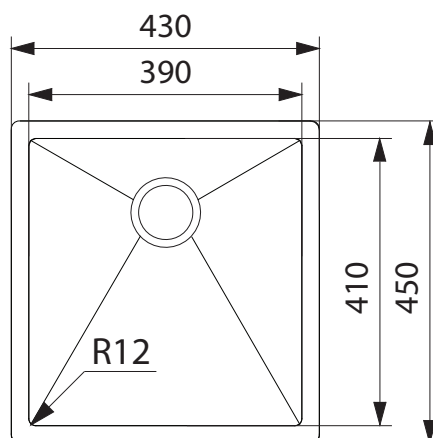

PZX 210-39 R12  
PLAZA

**PRODUCT INFORMATION**

<b>Installation</b>	Topmount/Flushmount/Undermount
<b>Dimensions</b>	430 x 450mm
<b>Cabinet Base</b>	500mm
<b>Bowl Size</b>	390 x 410 x 200mm/32L
<b>Bowl Radius</b>	12mm
<b>Cut-Out Size</b>	Template
<b>Cut-Out Template</b>	Yes
<b>Waste Outlet</b>	Semi Integrated Waste
<b>Overflow</b>	No
<b>Tap Holes</b>	No
<b>Remote Waste</b>	No
<b>Finish</b>	Stainless Steel