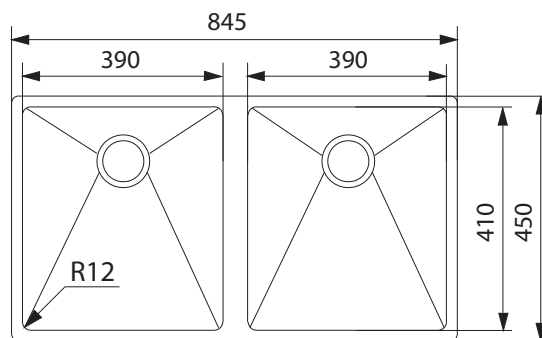

PZX 220-39 R12  
PLAZA

**PRODUCT INFORMATION**

<b>Installation</b>	Topmount/Flushmount/Undermount
<b>Dimensions</b>	845 x 450mm
<b>Cabinet Base</b>	900mm
<b>Bowl Size</b>	390 x 410 x 200mm/32L (x2)
<b>Bowl Radius</b>	12mm
<b>Cut-Out Size</b>	Template
<b>Cut-Out Template</b>	Yes
<b>Waste Outlet</b>	Semi Integrated Waste
<b>Overflow</b>	No
<b>Tap Holes</b>	No
<b>Remote Waste</b>	No
<b>Finish</b>	Stainless Steel