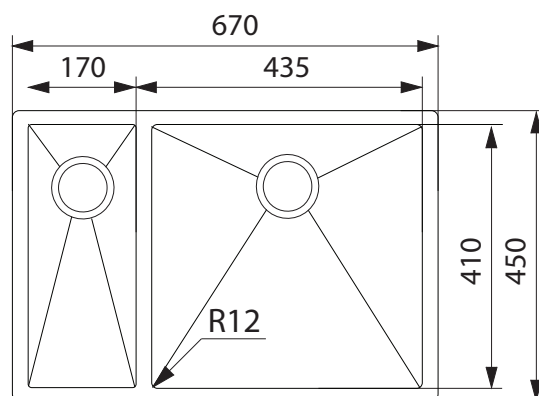

## PRODUCT INFORMATION

<b>Installation</b>	Topmount/Flushmount/Undermount
<b>Dimensions</b>	670 x 450mm
<b>Cabinet Base</b>	800mm
<b>Bowl Size</b>	435 x 410 x 200mm/36L 170 x 410 x 150mm/10L
<b>Bowl Radius</b>	12mm
<b>Cut-Out Size</b>	Template
<b>Cut-Out Template</b>	Yes
<b>Waste Outlet</b>	Semi Integrated Waste
<b>Overflow</b>	No
<b>Tap Holes</b>	No
<b>Remote Waste</b>	No
<b>Finish</b>	Stainless Steel