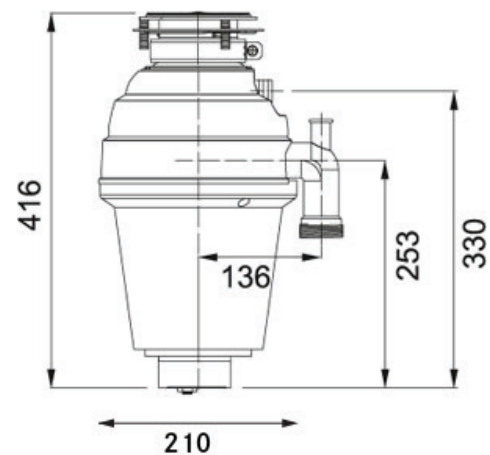

TECHNICAL DATASHEET

TURBO PLUS TP-125

Product Category	Waste Disposers
Model	TP-125
Warranty	5 years

PRODUCT INFORMATION

Product Description	1-1/4 HP Premium
Motor Speed RPM	2800 rpm
Horsepower	1-1/4 hp 930 W
Voltage	220-240 V
Frequency	50/60 Hz
Current	4.0 A
Motor Type	Permanent Magnet
Sound Insulated	Full
Sound	76 dB
Overload Protector	Yes
Stainless Steel Grinding	Yes
Gross Weight	7.2 kg
Sink Flange	90 mm
Stopper	Stainless steel
Swivel Impellers	Stainless steel
Grind Ring	Stainless steel
Balance Turntable	Stainless steel
Capacity	1000 ml
Dishwasher Inlet	Yes