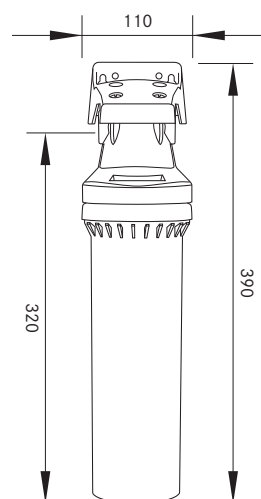

F1 HIGH FLOW WATER FILTER

PRODUCT INFORMATION

Size	390mm x \varnothing 110mm
Mounting Space Required	(Vertical) 450mm x 215mm (Horizontal) 215mm x 450mm
Capacity	56,000 Litres
Max Flow Rate	8 Litres per min
Min Pressure	200 kPa
Max Pressure	860 kPa
Micron Rating	1 micron
Warranty	15 years* (T&C's apply)