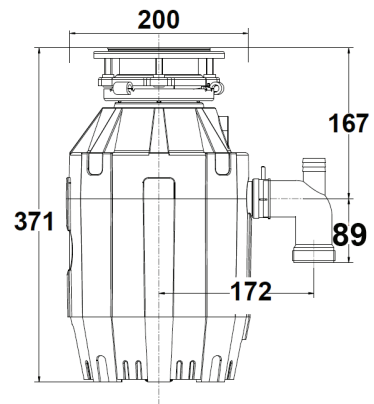

# WASTE DISPOSER

TE-75

## PRODUCT INFORMATION

<b>Unit Weight</b>	6.8 Kg
<b>Mount Assembly</b>	3 Bolt
<b>Horse Power</b>	3/4 HP
<b>Motor Speed (RPM)</b>	2700
<b>Voltage</b>	220-240V
<b>Cycles</b>	50/60
<b>Motor Type</b>	Permanant Magnet
<b>Bearings</b>	Permanently Lubricated, Sleeve Type
<b>Splash Guard</b>	Removeable
<b>Grind Ring</b>	Stainless Steel
<b>Sink Flange</b>	Stainless Steel
<b>Balanced Turntable</b>	Stainless Steel
<b>Appliance Protector</b>	Manual Reset
<b>Sound Shell</b>	Full
<b>Dishwasher Connection</b>	Yes
<b>Air Switch</b>	Yes
<b>Attached Power Cord</b>	Yes
<b>Warranty</b>	5 Years