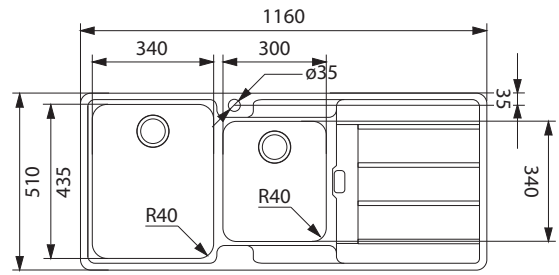

TECHNICAL DATASHEET

HYDROS HDX 624 RHD

SINK ONLY

Product Category	Sinks
Finish	Stainless Steel
Installation	Inset
Range	HYDROS
Model	HDX 624 RHD
Warranty	50 Years

PRODUCT INFORMATION

Dimensions	1160 x 510mm
Cabinet Base	800mm
Bowl Size	340 x 435 x 175 mm/27 L 300 x 340 x 160 mm/20 L
Bowl Radius	40mm
Cut-Out Size	1144 x 494 mm, cr=20
Cut-Out Template	No
Waste Outlet	Semi Integrated Waste
Overflow	Yes
Tap Holes	Yes (cut out 35mm)
Remote Waste	No
Accessories	1 2 3