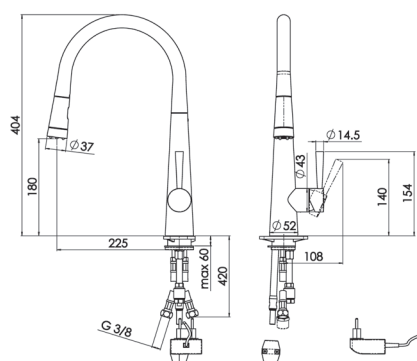

TECHNICAL DATASHEET

ROLUX LIGHT TA 7032

Product Category	Taps
Finish	Ceramic Cartridge, Chrome
Range	Rolux Light
Model	TA 7032
Warranty	15 Years

PRODUCT INFORMATION

Style	Pull-Out Nozzle with LED Lights
Cut-Out Size	Ø 35mm
WELS	4 star / 7.5 Lpm
Min. (PSI)	7.25
Max. (PSI)	72.5
Min. (kPa)	50kPa
Max. (kPa)	500kPa

PLEASE NOTE

Large and heavy taps should ideally be mounted directly through the solid benchtop or fully supported from underneath. For all other swivel taps, we recommend the use of the Franke Tap Support Arm to provide additional support. Please ensure all Franke tapware is installed at a pressure of no greater than 500 kPa in accordance with AS/NZS3500 and insist that your plumber flushes all of the water supply lines before installing tapware. Failure to do so may void warranty.