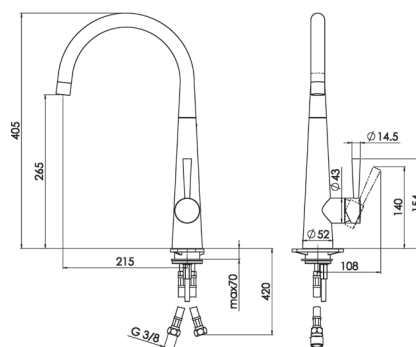

TECHNICAL DATASHEET

ROLUX TA 7030

Product Category	Taps
Finish	Ceramic Cartridge, Chrome
Range	Rolux
Model	TA 7030
Warranty	15 Years

PRODUCT INFORMATION

Style	Swivel
Cut-Out Size	Ø 35mm
WELS	4 star / 7.5 Lpm
Min. (PSI)	7.25
Max. (PSI)	72.5
Min. (kPa)	50kPa
Max. (kPa)	500kPa

PLEASE NOTE

Large and heavy taps should ideally be mounted directly through the solid benchtop or fully supported from underneath. For all other swivel taps, we recommend the use of the Franke Tap Support Arm to provide additional support. Please ensure all Franke tapware is installed at a pressure of no greater than 500 kPa in accordance with AS/NZS3500 and insist that your plumber flushes all of the water supply lines before installing tapware. Failure to do so may void warranty.