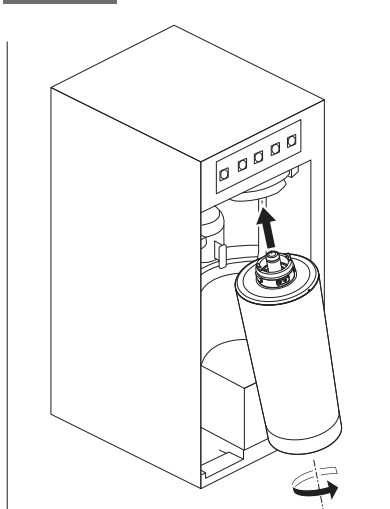

7

B

A, C, D, E

8

9

10

11

A, B, C, E