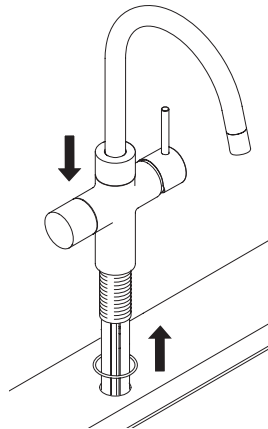

Ø min:
 DN 6 = Ø 50 mm
 DN 8 = Ø 60 mm
 DN 10 = Ø 70 mm
 DN 13 = Ø 90 mm

A Mythos Water Hub -
All in One

B Mythos Water Hub -
Sparkling

i

1

2

1

A