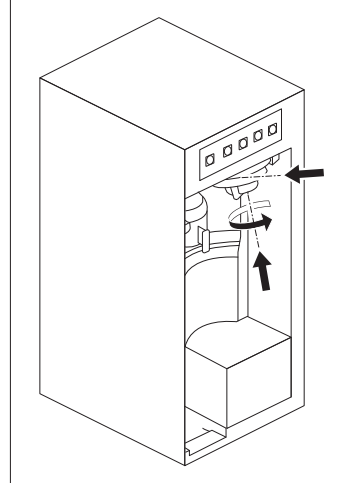

1

C

A, B, E

2

3

4

5