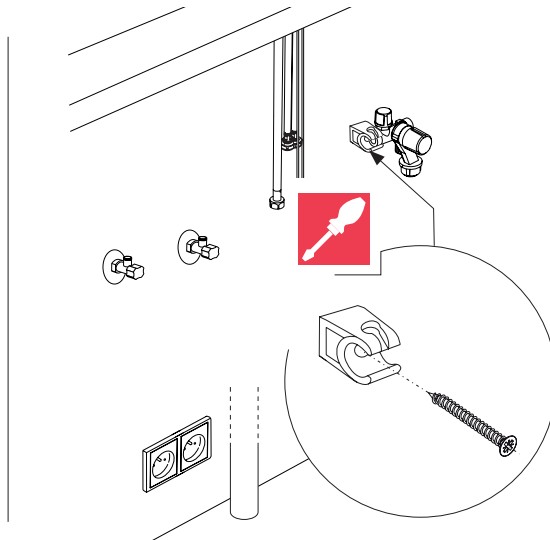

Ø min:
 DN 6 = Ø 50 mm
 DN 8 = Ø 60 mm
 DN 10 = Ø 70 mm
 DN 13 = Ø 90 mm

A Mythos Water Hub -
All in One

B Mythos Water Hub -
Sparkling

i

1

2

1

A