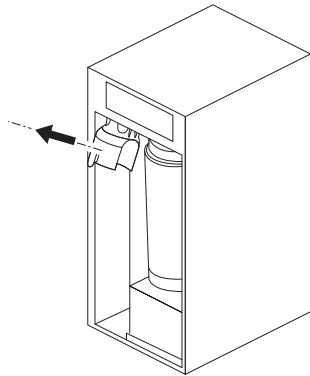

1

2

20 sec

3

E

A, B, C, D

5-6 min

< 2 s

4

A

A, B, C, D

E

5

6