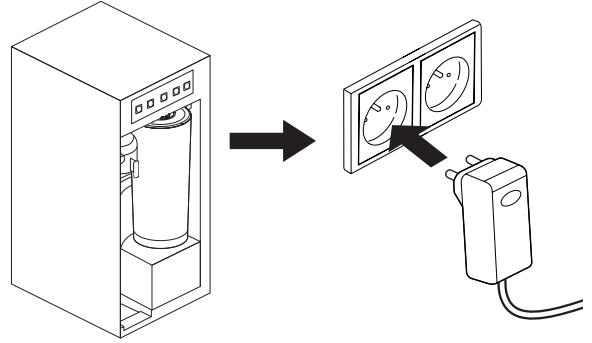

1

2

20 sec

3

E

A, B, C, D

5-6 min

< 2 s

4

A

A, B, C, D

E

5

6