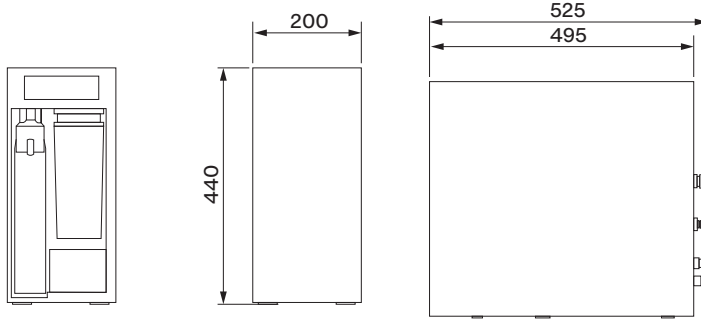

Ø min:
 DN 6 = Ø 50 mm
 DN 8 = Ø 60 mm
 DN 10 = Ø 70 mm
 DN 13 = Ø 90 mm

A Mythos Water Hub -
All in One

B Mythos Water Hub -
Sparkling

i

1

2

1

A