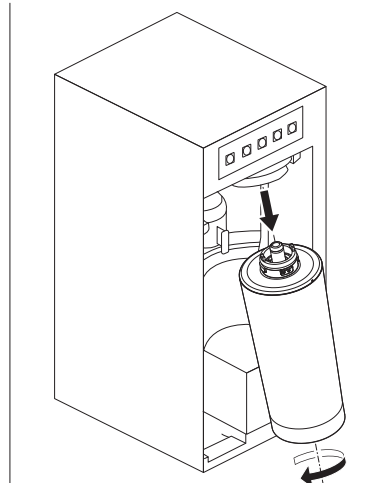

1

C

A, B, E

2

3

4

5