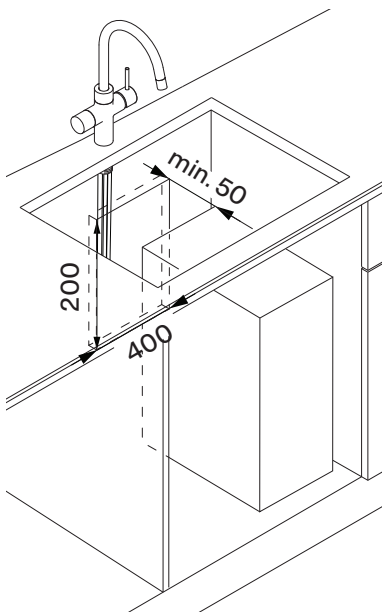

Ø min:
 DN 6 = Ø 50 mm
 DN 8 = Ø 60 mm
 DN 10 = Ø 70 mm
 DN 13 = Ø 90 mm

A Mythos Water Hub -
All in One

B Mythos Water Hub -
Sparkling

i

1

2

1

A