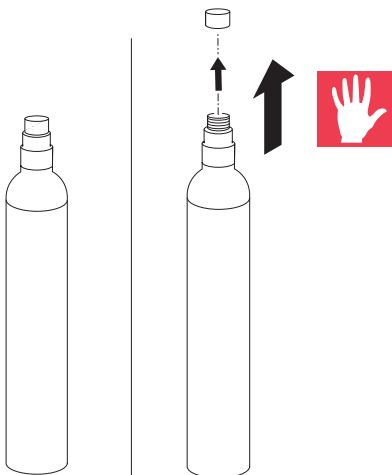

1

2

20 sec

3

E

A, B, C, D

5-6 min

< 2 s

4

A

A, B, C, D

E

5

6