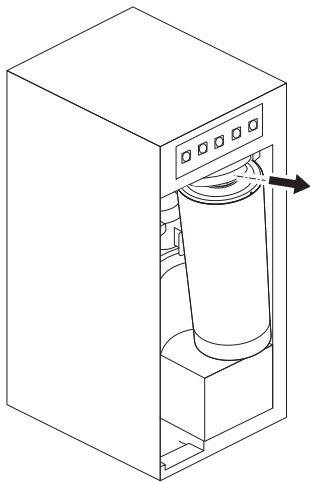

1

C

A, B, E

2

3

4

5