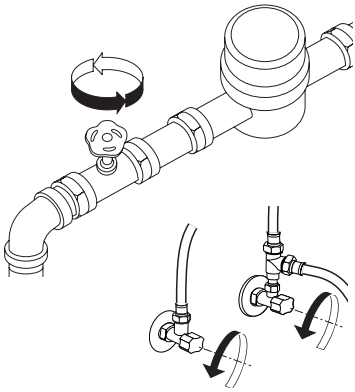

1

2

20 sec

3

E

A, B, C, D

5-6 min

< 2 s

4

A

A, B, C, D

E

5

6