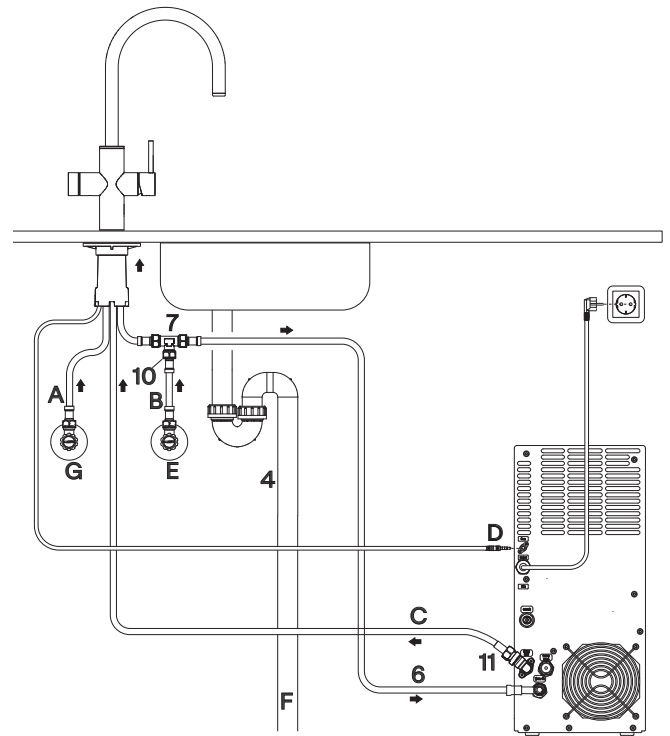

EN Installation manual

6-in-1/5-in-1 electronic filtration system

Support and Warranty page

EN

Warning! Before proceeding with installation, read the safety information in the User Manual.

Important! Read other chapters in User Manual that are necessary for proper installation, operation and maintenance.

Ø min:
 DN 6 = Ø 50 mm
 DN 8 = Ø 60 mm
 DN 10 = Ø 70 mm
 DN 13 = Ø 90 mm

A Mythos Water Hub -
All in One

B Mythos Water Hub -
Sparkling

i

1

2

1

A