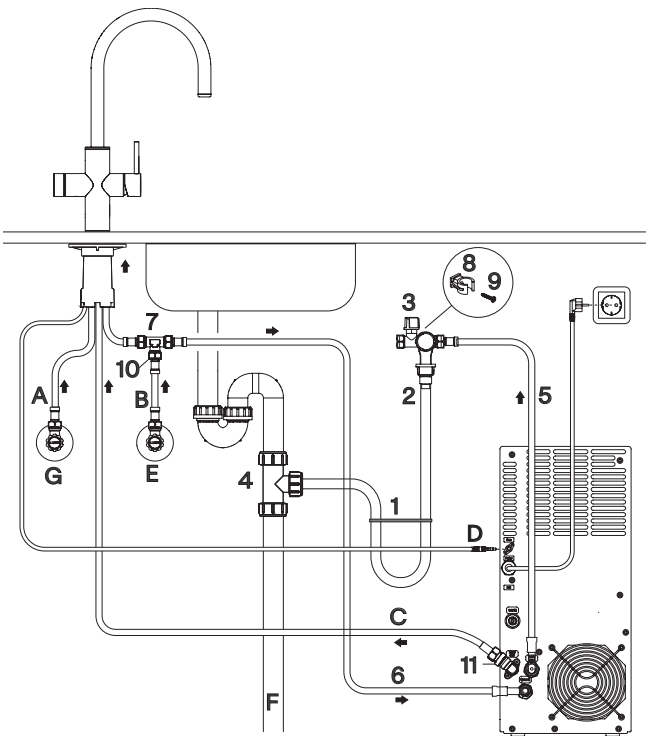

Ø min:
 DN 6 = Ø 50 mm
 DN 8 = Ø 60 mm
 DN 10 = Ø 70 mm
 DN 13 = Ø 90 mm

A Mythos Water Hub -
All in One

B Mythos Water Hub -
Sparkling

i

1

2

1

A