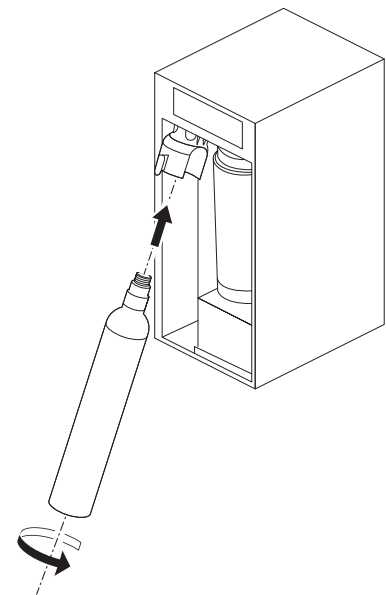

1

2

20 sec

3

E

A, B, C, D

5-6 min

< 2 s

4

A

A, B, C, D

E

5

6