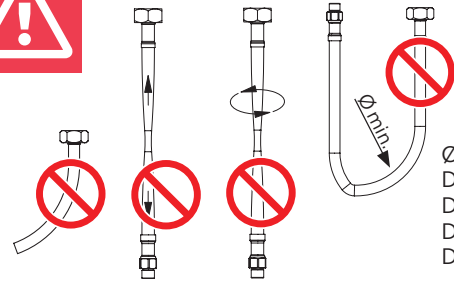

EN Installation manual

6-in-1/5-in-1 electronic filtration system

Support and Warranty page

EN

Warning! Before proceeding with installation, read the safety information in the User Manual.

Important! Read other chapters in User Manual that are necessary for proper installation, operation and maintenance.

Ø min:
 DN 6 = Ø 50 mm
 DN 8 = Ø 60 mm
 DN 10 = Ø 70 mm
 DN 13 = Ø 90 mm

A Mythos Water Hub -
All in One

B Mythos Water Hub -
Sparkling

i

1

2

1

A