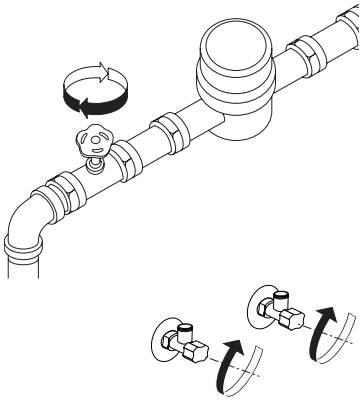

Ø min:
 DN 6 = Ø 50 mm
 DN 8 = Ø 60 mm
 DN 10 = Ø 70 mm
 DN 13 = Ø 90 mm

A Mythos Water Hub -
All in One

B Mythos Water Hub -
Sparkling

i

1

2

1

A