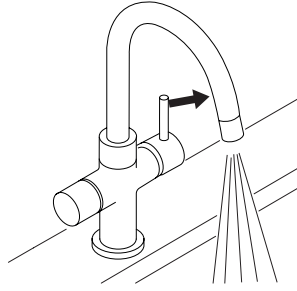

1

2

20 sec

3

E

A, B, C, D

5-6 min

< 2 s

4

A

A, B, C, D

E

5

6