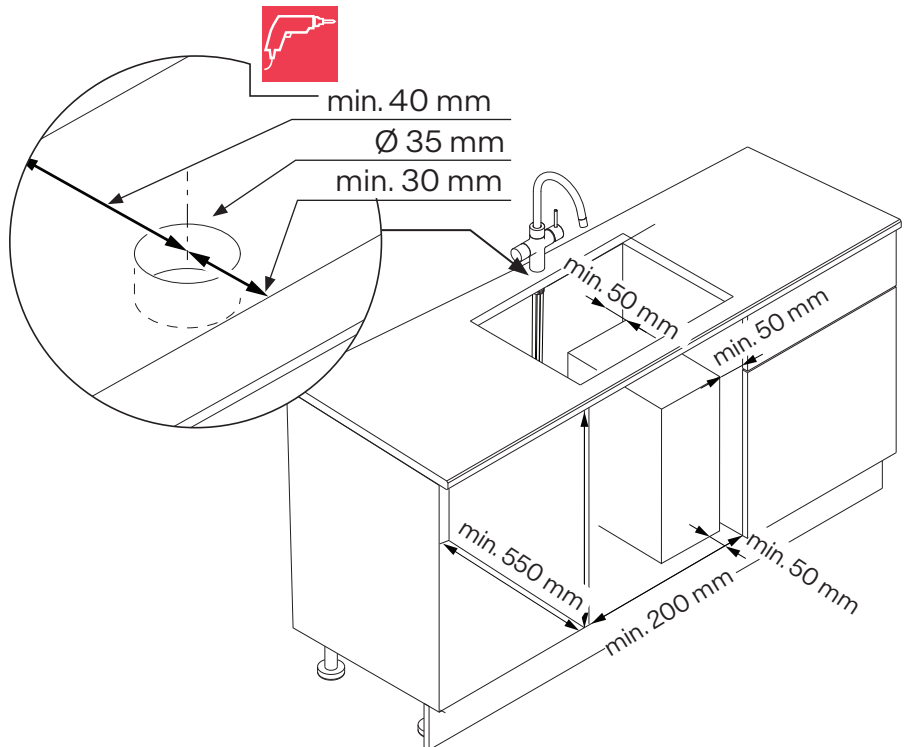

Ø min:
 DN 6 = Ø 50 mm
 DN 8 = Ø 60 mm
 DN 10 = Ø 70 mm
 DN 13 = Ø 90 mm

A Mythos Water Hub -
All in One

B Mythos Water Hub -
Sparkling

i

1

2

1

A