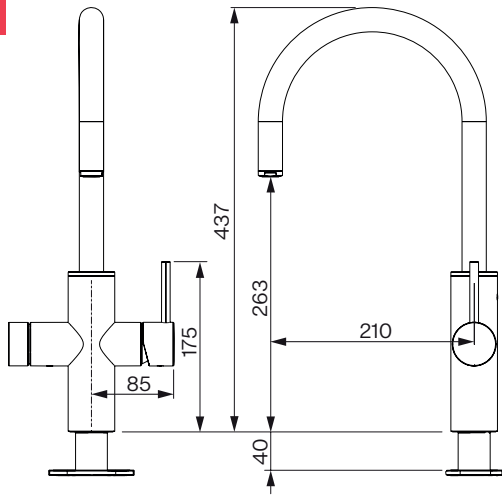

Ø min:
 DN 6 = Ø 50 mm
 DN 8 = Ø 60 mm
 DN 10 = Ø 70 mm
 DN 13 = Ø 90 mm

A Mythos Water Hub -
All in One

B Mythos Water Hub -
Sparkling

i

1

2

1

A