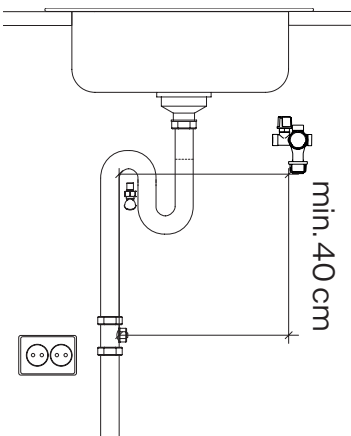

Ø min:
 DN 6 = Ø 50 mm
 DN 8 = Ø 60 mm
 DN 10 = Ø 70 mm
 DN 13 = Ø 90 mm

A Mythos Water Hub -
All in One

B Mythos Water Hub -
Sparkling

i

1

2

1

A