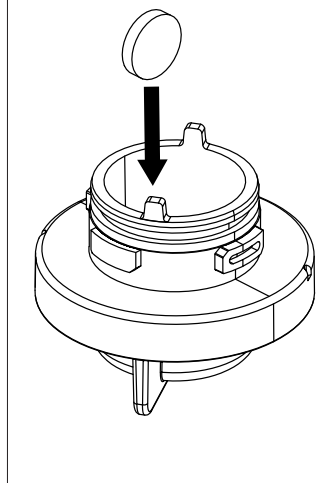

1

C

A, B, E

2

3

4

5